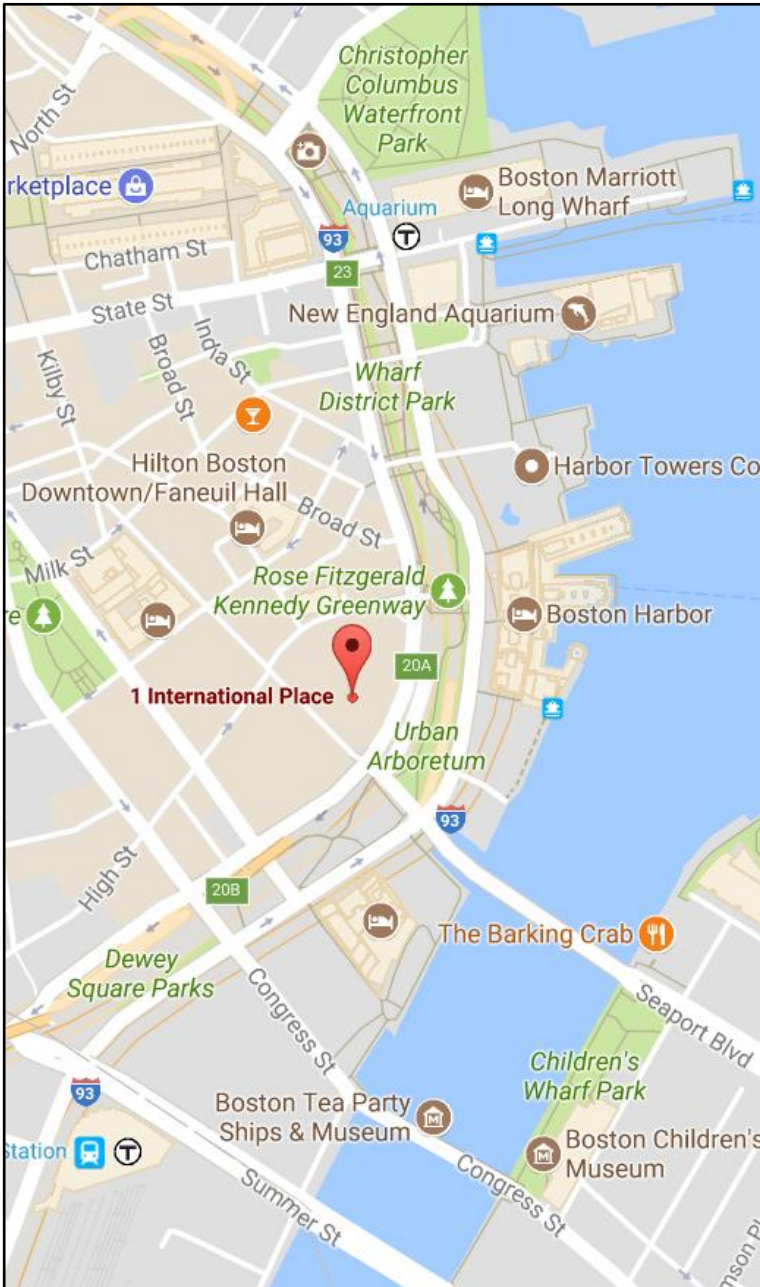

## Driving and walking directions to Birch Hill Investment Advisors LLC

By way of parking at International Place Garage

## Driving directions to International Place Garage

55 Purchase Street, Boston, MA 02110

Garage entrance at 97 Purchase Street

### From Points South

From I-93 North, take Exit 23 (Government Center). Take immediate left off the exit onto John F. Fitzgerald Surface Rd/Purchase Street. After crossing High Street, the parking garage entrance will come up shortly on the right.

### From Points North

From I-93 South, take Exit 24 towards Government Center. Take an immediate left onto John F. Fitzgerald Surface Rd/Purchase Street. After crossing High Street, the parking garage entrance will come up shortly on the right.